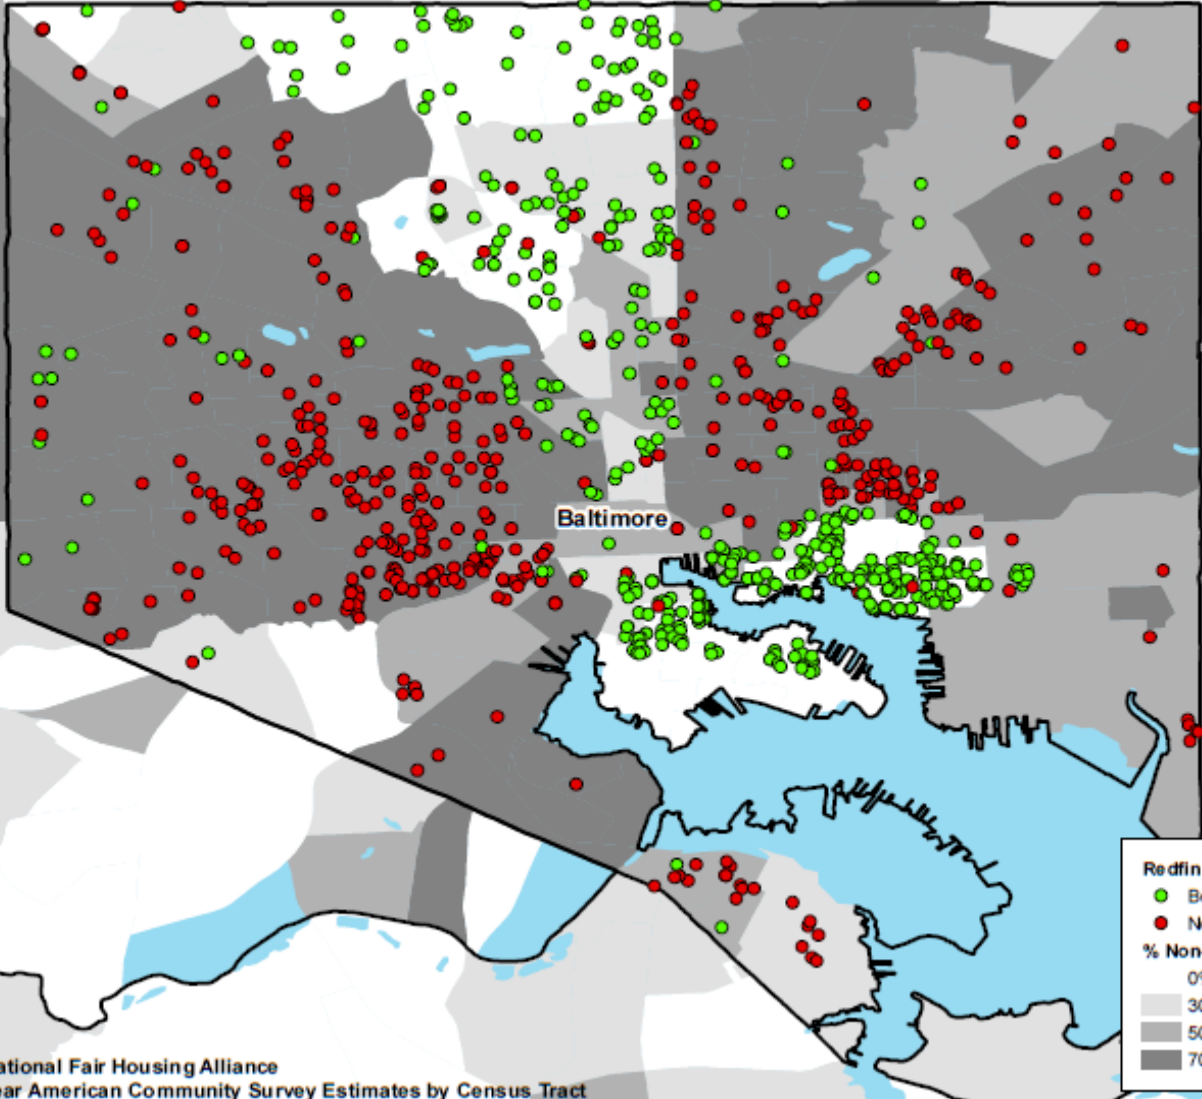

# Home Listings by Redfin Service Type, June 11, 2020 City of Baltimore, MD

**Redfin Service Type**

- Best Available Service
- No Service

**% Non-White**

- 0% - 29%
- 30% - 49%
- 50% - 69%
- 70% - 100%