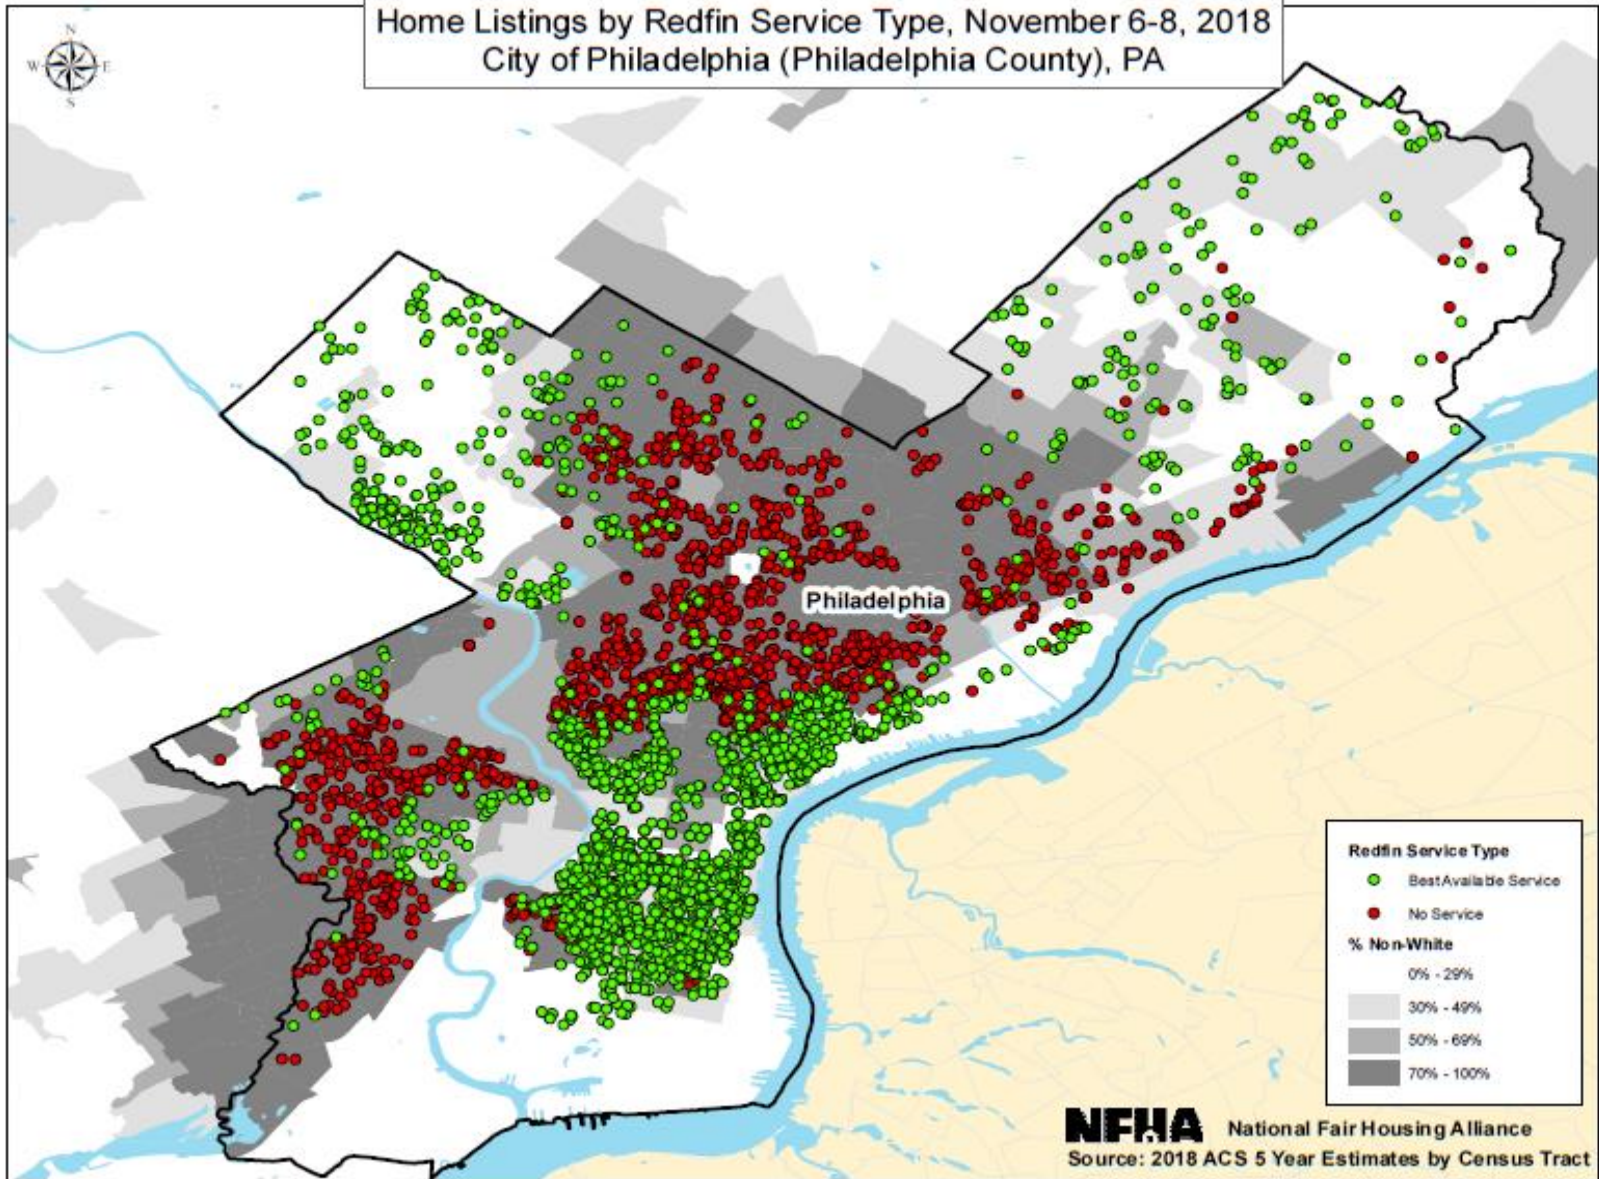

Home Listings by Redfin Service Type, November 6-8, 2018
City of Philadelphia (Philadelphia County), PA

Redfin Service Type

- Best Available Service
- No Service

% Non-White

- 0% - 29%
- 30% - 49%
- 50% - 69%
- 70% - 100%

NFHA National Fair Housing Alliance
Source: 2018 ACS 5 Year Estimates by Census Tract