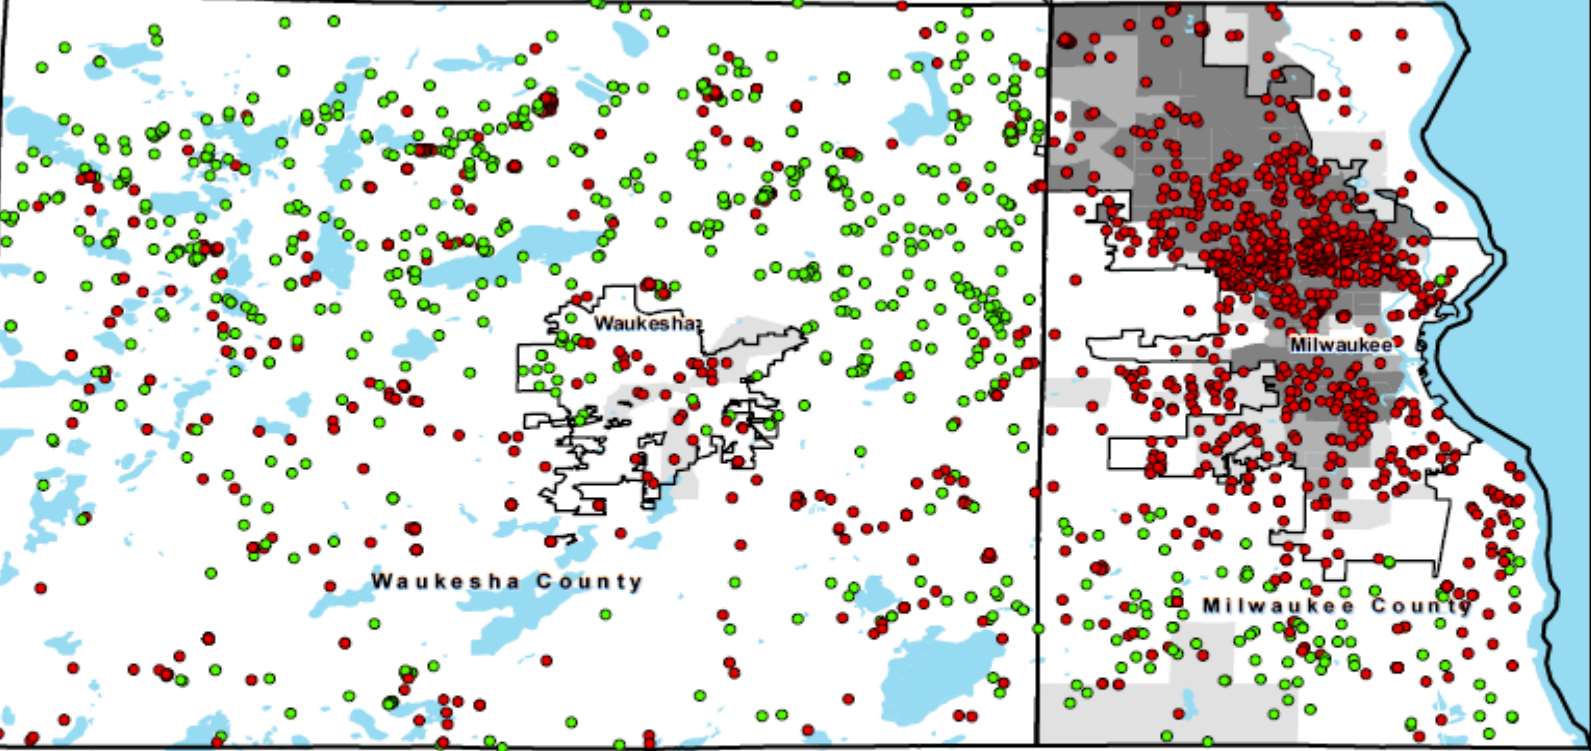

Home Listings by Redfin Service Type, June 20, 2020 Milwaukee and Waukesha Counties, WI

Redfin Service Type

- Best Available Service
- No Service

% Non-White

- 0% - 29%
- 30% - 49%
- 50% - 69%
- 70% - 100%