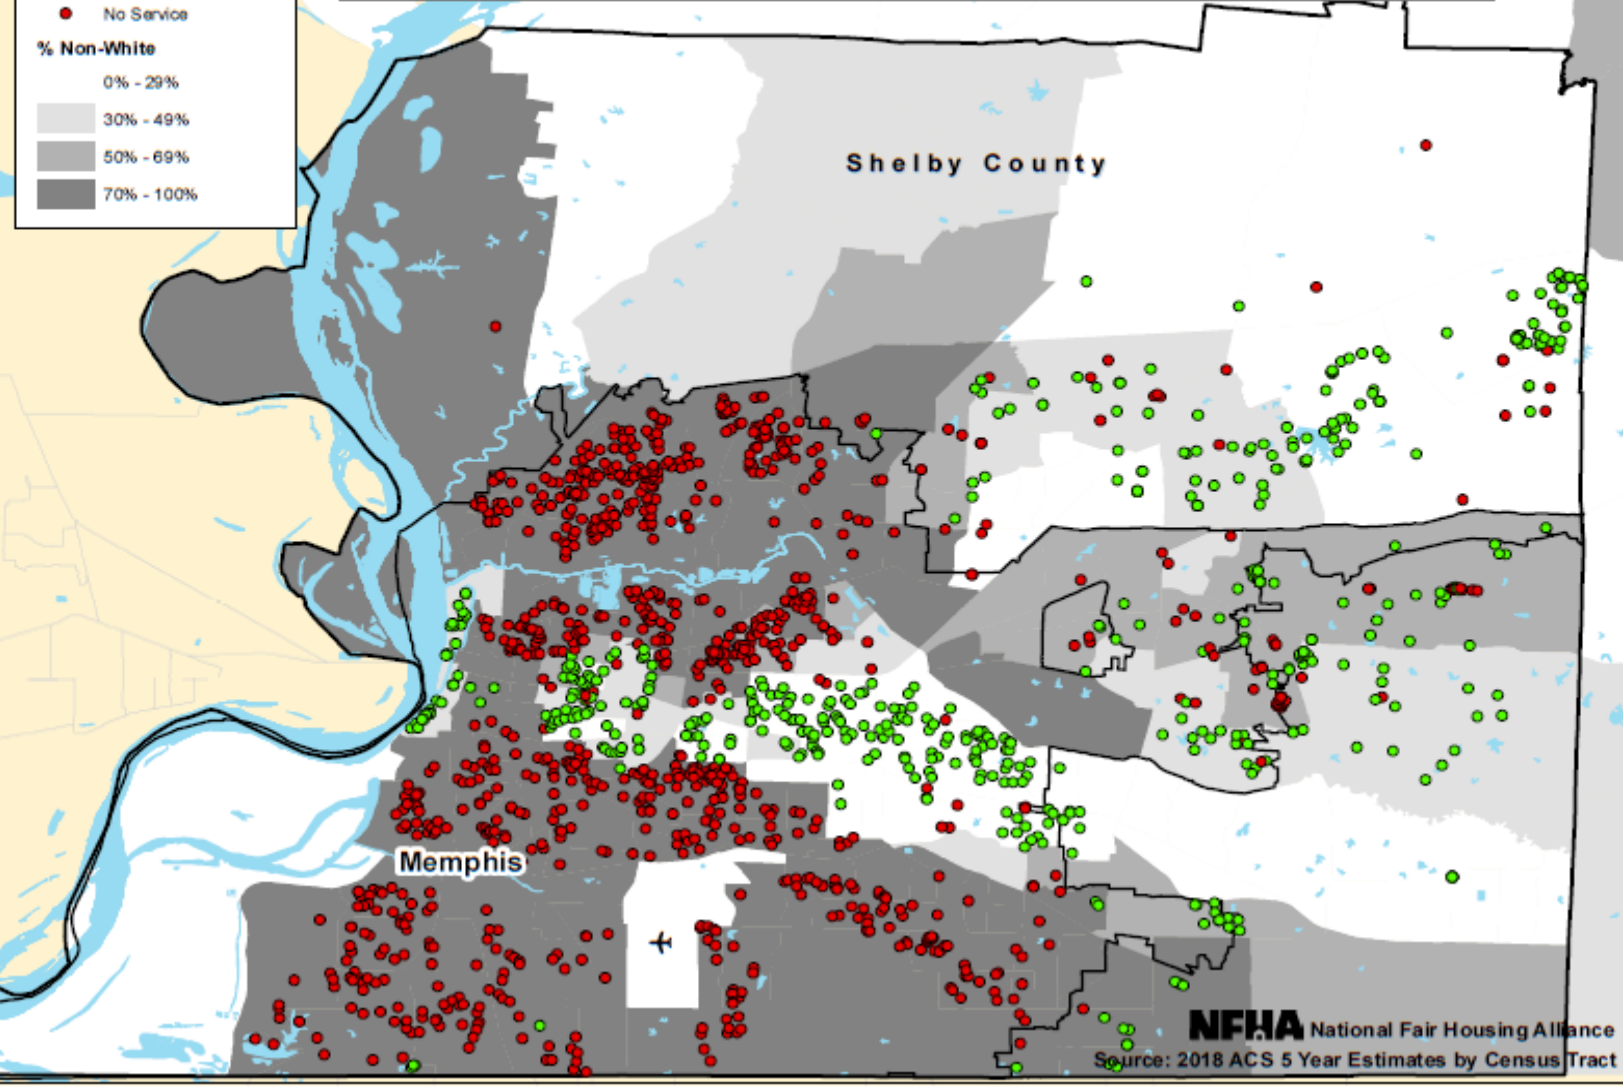

Home Listings by Redfin Service Type, March 29, 2019 City of Memphis and Shelby County, TN

Redfin Service Type

- Best Available Service
- No Service

% Non-White

- 0% - 29%
- 30% - 49%
- 50% - 69%
- 70% - 100%

NFHA National Fair Housing Alliance
Source: 2018 ACS 5 Year Estimates by Census Tract