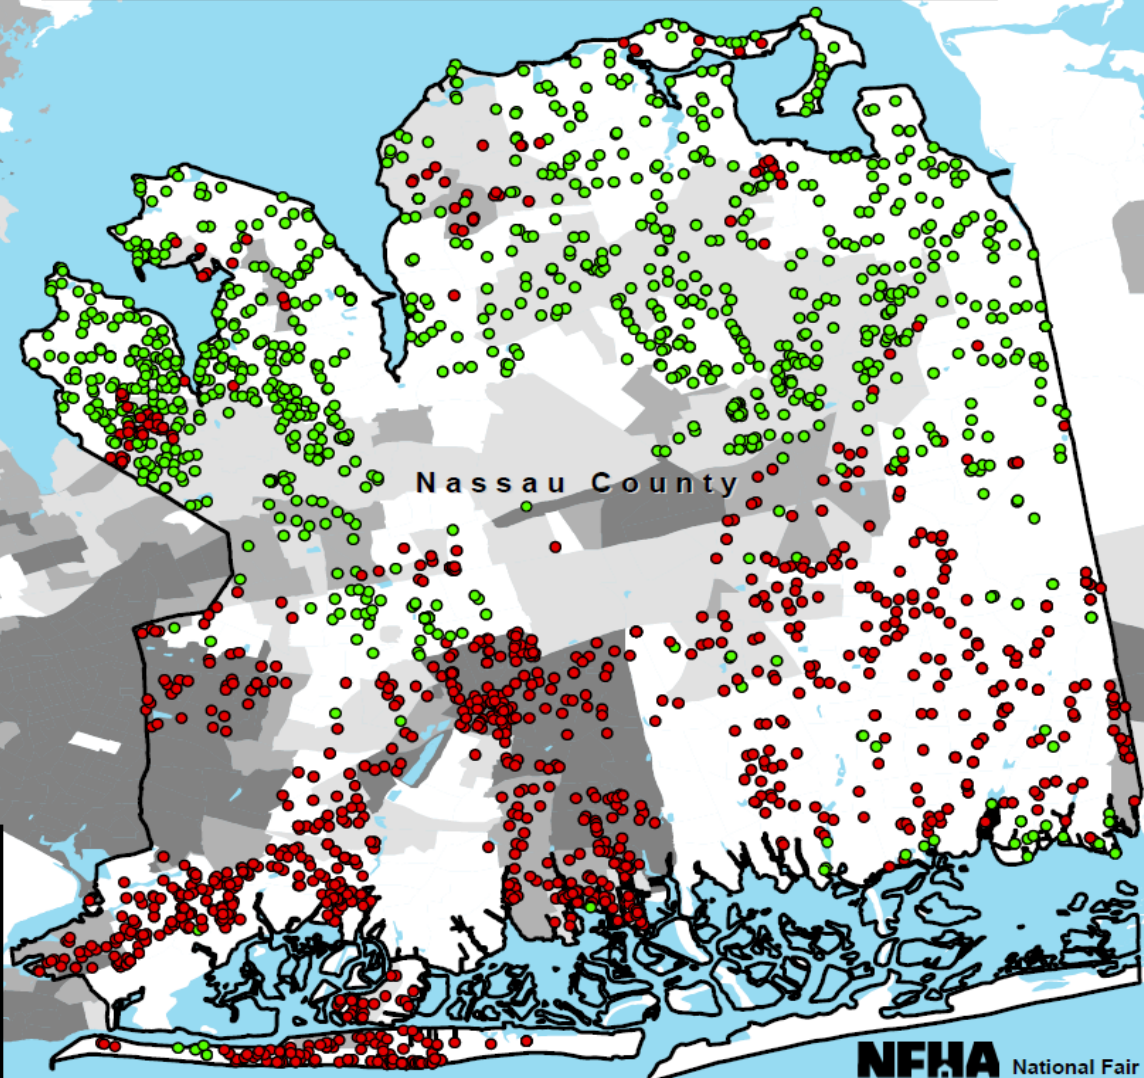

Home Listings by Redfin Service Type, August 21-22, 2020
Nassau County, NY

Redfin Service Type

- Best Available Service
- No Service

% Non-White

- 0% - 29%
- 30% - 49%
- 50% - 69%
- 70% - 100%

Home Listings by Redfin Service Type, August 21-22, 2020
Suffolk County, NY