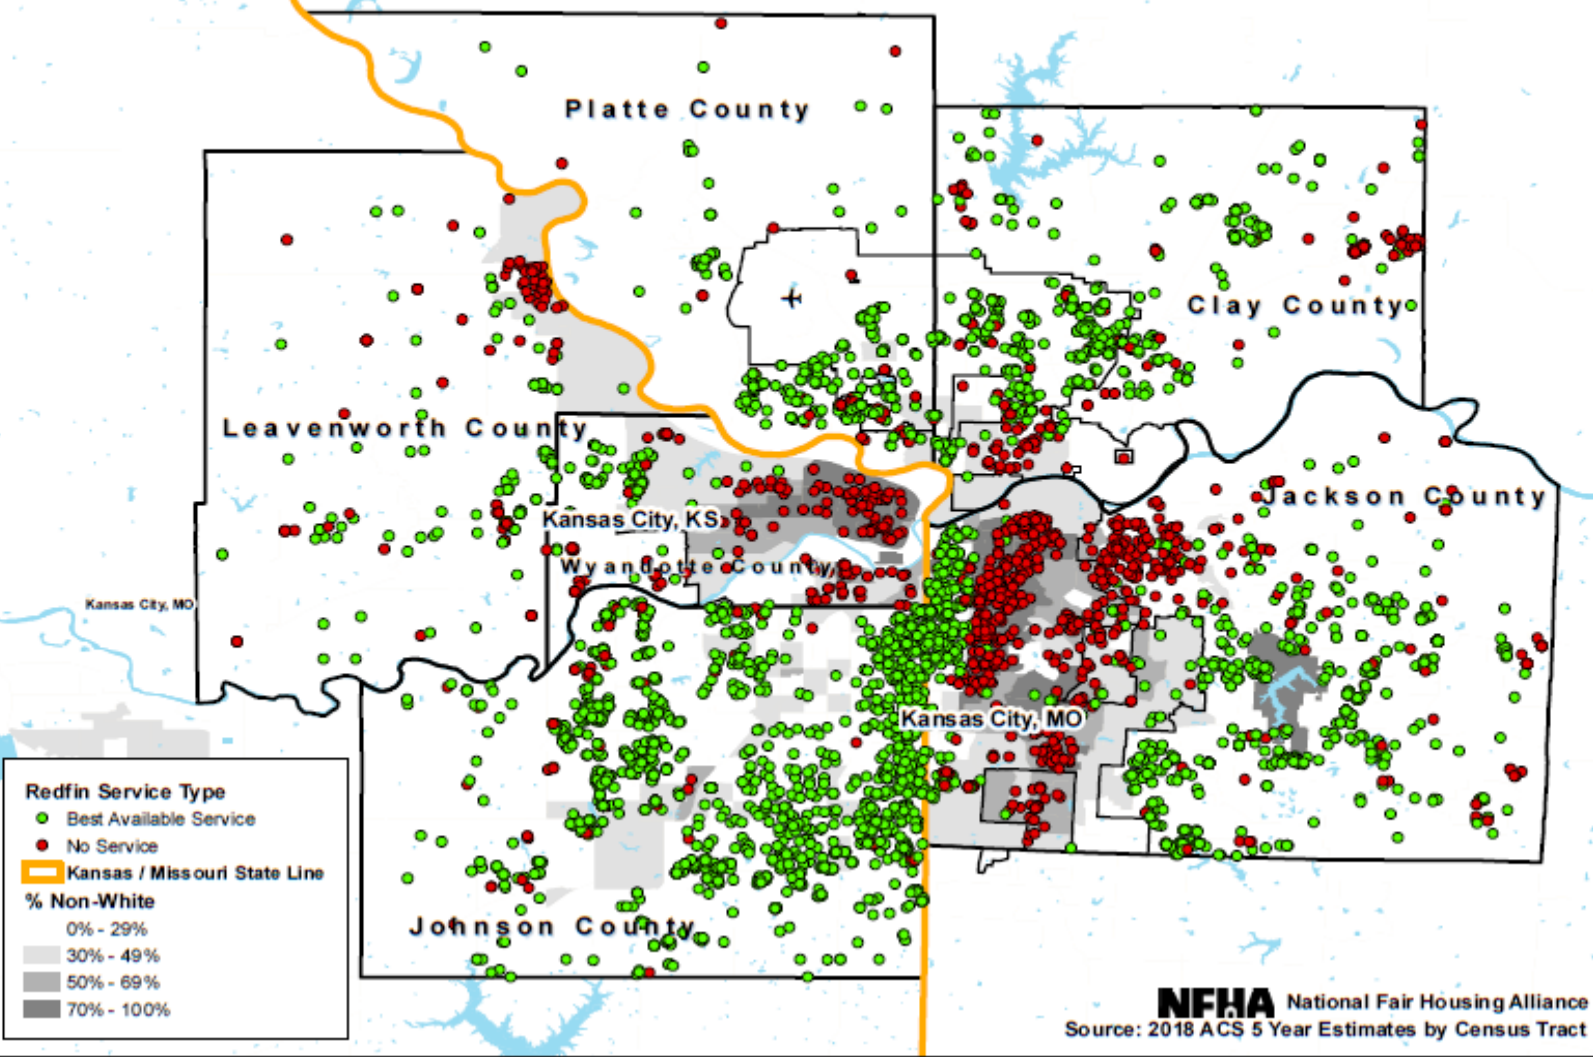

Home Listings by Redfin Service Type, January 2, 2019
 Wyandotte County, Leavenworth County, and Johnson County, KS
 Jackson County, Clay County, and Platte County MO

NFHA National Fair Housing Alliance
 Source: 2018 ACS 5 Year Estimates by Census Tract